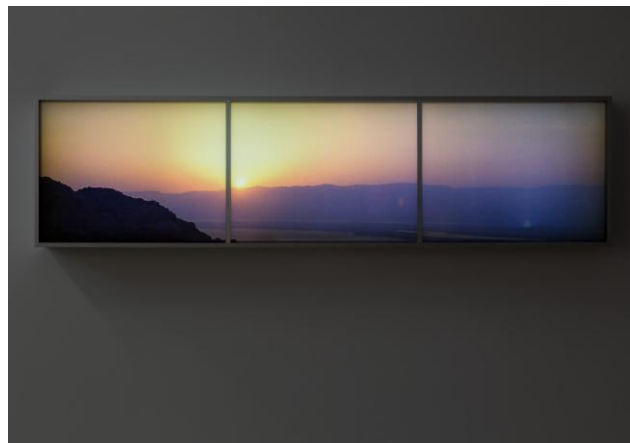

Chaplet, 2007-2014
oil based ink
dimensions variable

2012, 2005
light box
26 x 120 x 5 in (66 x 304.8 x 12.7 cm)