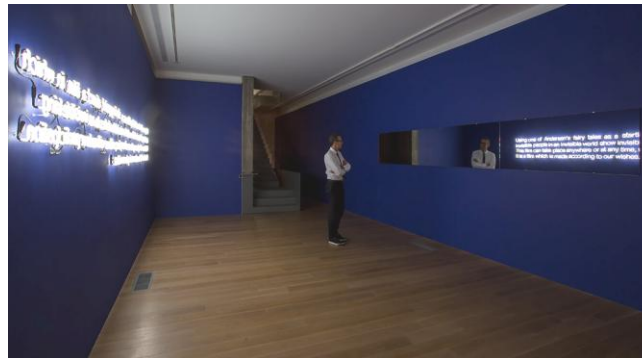

Mircea Cantor: Collected Works

List of Works

76 3/8 x 23 1/2 x 16 1/2 in (194 x 59.7 x 42 cm)

No Title, 2004
light box
22 1/2 x 33 1/8 in (57 x 84 cm)