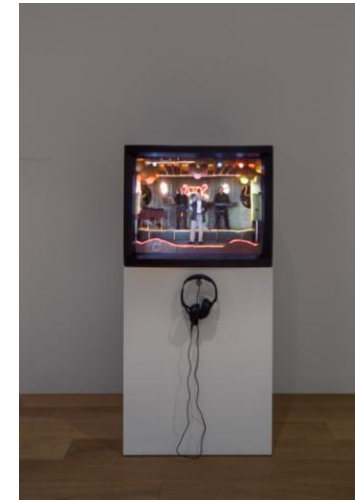

Mircea Cantor: Collected Works

List of Works

With a Free Smile, 2007
terra cotta

76 3/8 x 23 1/2 x 16 1/2 in (194 x 59.7 x 42 cm)

Untitled film, 2005
white neon, mirrors
25 5/8 x 224 3/8 in (65 x 570 cm)

The right man at the right place, 2002
video installation in two parts
4' each

Wind Orchestra, 2012
video
13"

Diamond Corn, 2005
cast crystal, cardboard box
corn: 2 3/4 x 10 x 2 3/4 in (7 x 25 x 7 cm)
box: 36 x 21 x 20 in (92 x 53 x 51 cm)

No Title, 2004
light box
22 1/2 x 33 1/8 in (57 x 84 cm)