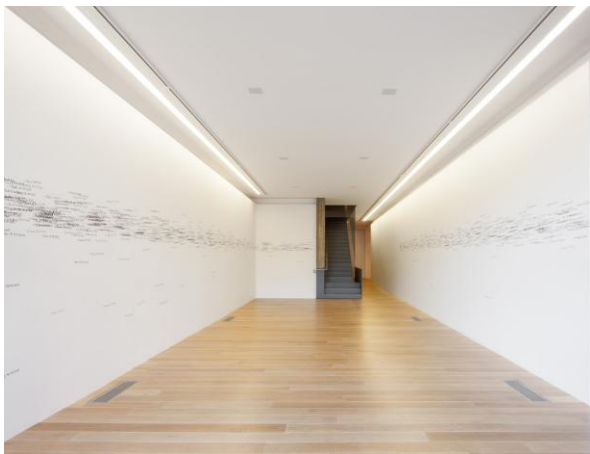

# Summer 2013: Collected Works

List of Works

**Roman Ondak (1966)**  
*Measuring the Universe*, 2007  
wall installation, performance  
installation dimensions variable

**Mike Nelson (1967)**  
*Le Cannibale (parody, consumption and institutional critique)*, 2008  
41 wood and MDF plinths, mixed media  
installation dimensions variable

**Louise Lawler (1947)**  
*Objects*, 1984  
black and white photograph  
framed: 29 1/4 x 33 1/4 in (74.3 x 84.5 cm)

**Louise Lawler (1947)**  
*Lying Down*, 1984-1995  
black and white photograph  
framed: 24 11/16 x 24 11/16 in (62.7 x 62.7 cm)