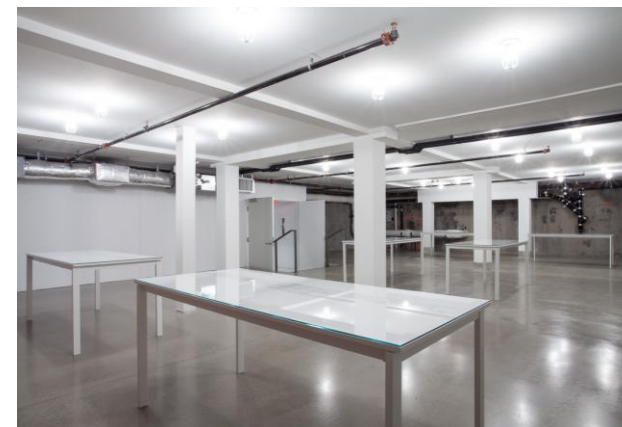

Untitled, 2010
silkscreen on cardboard
installation dimensions variable

Pablo Bronstein (1977)
Six Affordable Neo-Georgian Futures from the Metropolitan Museum, 2009
inkjet prints, in six parts
each: 68 7/8 x 29 1/2 in (175 x 75 cm)